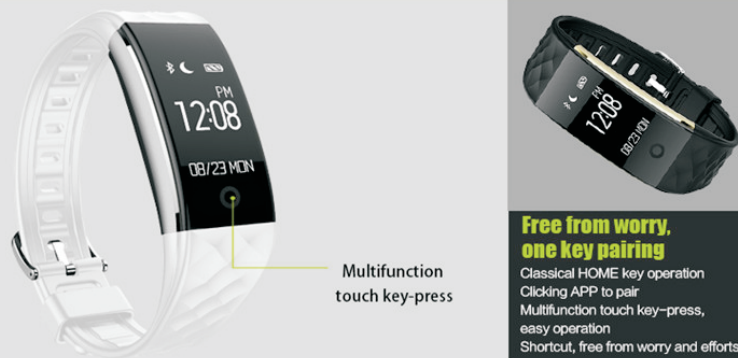

IVS Smart Health Wristband S2

Details display

SHOW DETAILS

Multifunction touch key-press

Free from worry, one key pairing
Classical HOME key operation
Clicking APP to pair
Multifunction touch key-press, easy operation
Shortcut, free from worry and efforts

Feel at ease creative watchband snap joint

Basic information

BASIC INFORMATION